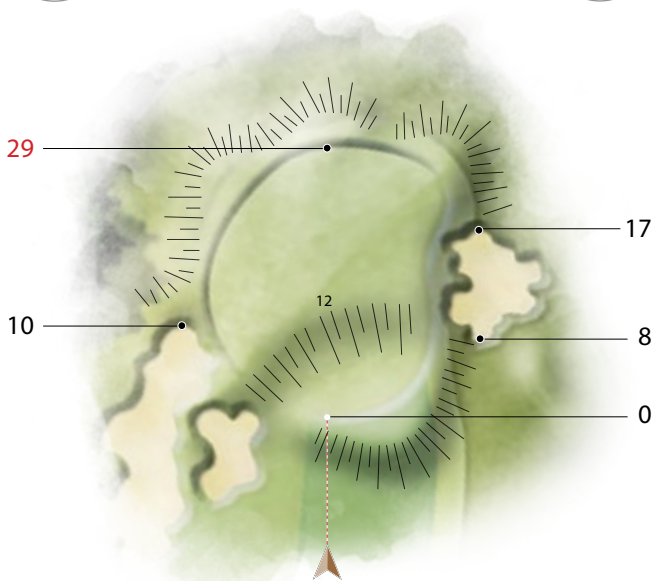

7

● 513 ● 470 ○ 435 ● 406 ● 337

PAR 4
S.I. 8

No.7 Denbrae

A fantastic par 4 with spectacular views, while playing from the elevated tees allows you to see the complete hole. An aggressive line just to the left of the large double sided fairway bunker on the right puts you in to the perfect position to approach the green. A low run-up approach often rewards you by helping get the ball to the hole.

- 341
- 298
- 263
- 234
- 165

193
Gorse

- 275
- 232
- 197
- 168
- 99

255
Gorse

L =	275
	232
	197
	168
R =	99
	300
	257
	222
	193
	124

- 349
- 306
- 271
- 242
- 173

157

- 288
- 245
- 210
- 181
- 112

217

- 513 ● 4
- 470 ● 4
- 435 ○ 4
- 406 ● 4
- 337 ● 4