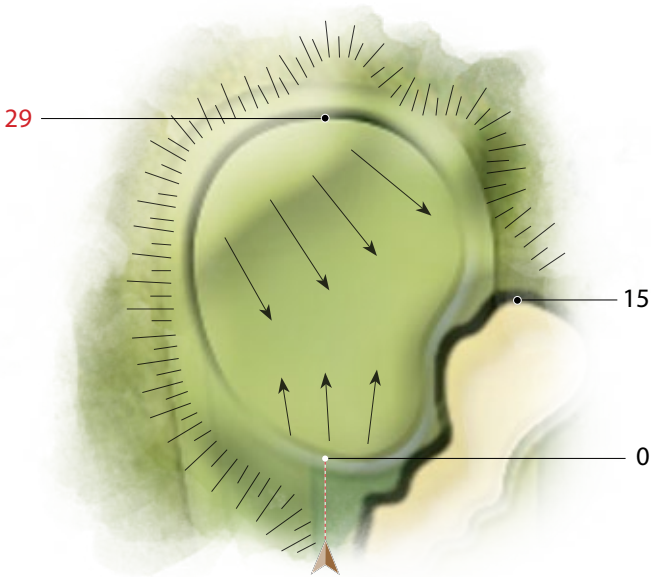

4

● 433 ● 401 ○ 375 ● 347 ● 318

PAR 4
S.I. 14

No.4 Roundel

A well placed tee shot between the fairway bunkers leaves a direct approach to this green. Anything off centre brings the greenside trees into play. The sand bunker short left is to be avoided at all costs as recovery will demand a long, blind explosion to reach the green.