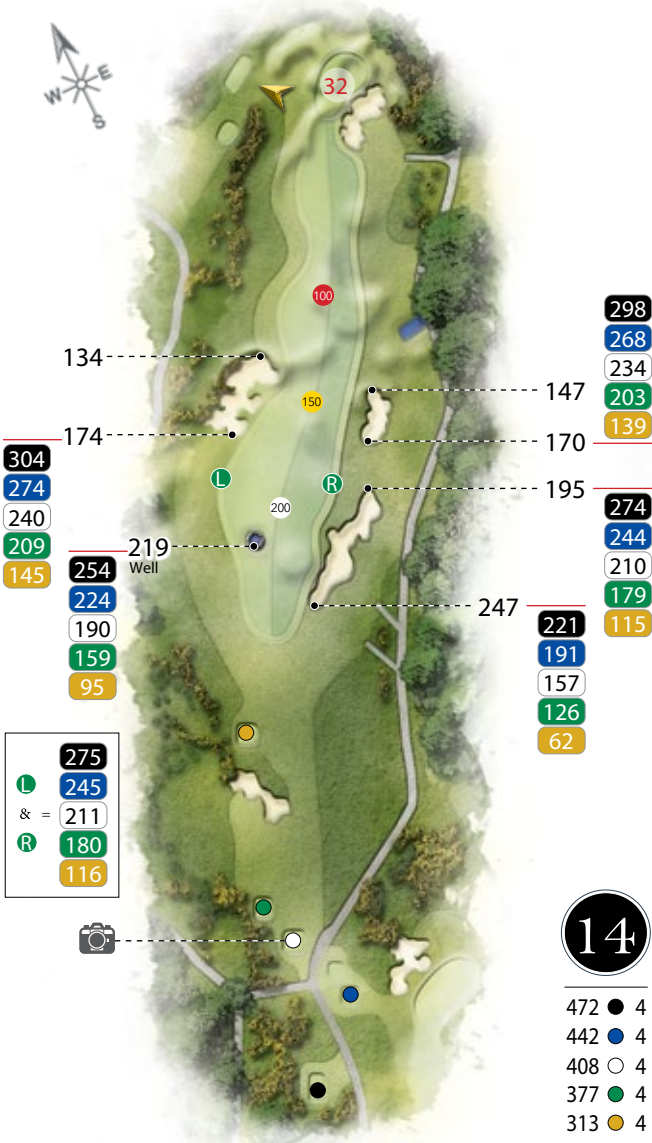

No. 14 Well

More wonderful views to the north to distract you, a bold tee shot to the left side of the fairway will create an easier approach to this front to back sloping green. Beware of the rear sloping run offs, anything left of the green will create a very tricky recovery.

134

174

304

274

240

209

145

254

224

190

159

95

219

Well

200

150

234

203

139

274

244

210

179

115